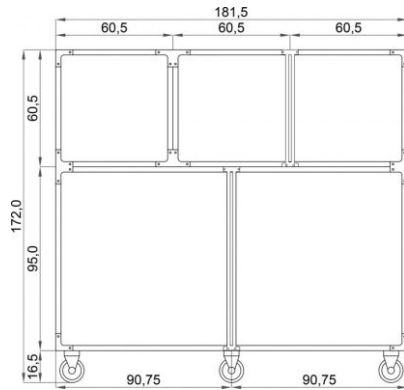

Veterinary cage bank 12041

- Cages made in 304 stainless steel with brushed finish
- Upper floor: 2 cages 60.5cm x 60.5cm x 72cm
- Lower floor: 1 cage with 121cm x 75cm x 72 cm, converts in 2 with the nylon dividing plate
- Total dimensions of the set: 121x72x151.5 cm
- 4 big and strong wheels, 2 with brake
- With high security latch
- Optional sewage
- Can be supplied with No Wheels for Built In Option

Veterinary cage bank 18051

- Cages made in 304 stainless steel with brushed finish
- Upper floor: 3 cages 60,5cm x 60,5cm x 72cm
- Lower floor: 1 cage 181,5cm x 95cm x 72cm converts in 2 with the nylon divider
- Total dimensions of the set: 181,5cm x 171,5 cm x 72cm
- 6 big and strong wheels, 3 with brake
- With high security latch
- Optional sewage
- Can be supplied with No Wheels for Built In Option

Stainless Steel Cages

Veterinary cage bank 18052

- Cages made in 304 stainless steel with brushed finish;
- Upper floor: 1 cage 121cm x 60,5 cm x 72cm with nylon divider and 1 cage 60,5cm x 60,5 cm x 72cm
- Lower floor: 1 cage 181,5cm x 95cm x 72cm converts in 2 with the nylon divider
- Total dimensions of the set: 181,5cm x 171,5cm x 72cm
- 6 big and strong wheels, 2 with brake
- With high security latch;
- Optional sewage
- Can be supplied with No Wheels for Built In Option

Veterinary cage bank 18053

- Cages made in 304 stainless steel with brushed finish;
- Upper floor: 1 cage 181,5cm x 60,5cm x 72cm with 2 nylon dividers
- Lower floor: 1 cage 181,5cm x 95cm x 72cm converts in 2 with the nylon divider
- Total dimensions of the set: 181,5cm x 171,5cm x 72cm
- 6 big and strong wheels, 2 with brake
- With high security latch
- Optional sewage
- Can be supplied with No Wheels for Built In Option