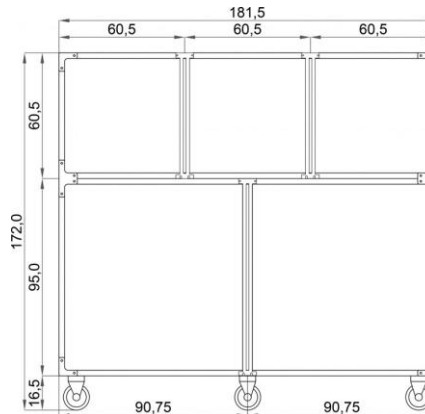

Veterinary cage bank 18051

- Cages made in 304 stainless steel with brushed finish
- Upper floor: 3 cages 60,5cm x 60,5cm x 72cm
- Lower floor: 1 cage 181,5cm x 95cm x 72cm converts in 2 with the nylon divider
- Total dimensions of the set: 181,5cm x 171,5 cm x 72cm
- 6 big and strong wheels, 3 with brake
- With high security latch
- Optional sewage
- Can be supplied with No Wheels for Built In Option

Stainless Steel Cages

Veterinary cage bank 18052

- Cages made in 304 stainless steel with brushed finish;
- Upper floor: 1 cage 121cm x 60,5 cm x 72cm with nylon divider and 1 cage 60,5cm x 60,5 cm x 72cm
- Lower floor: 1 cage 181,5cm x 95cm x 72cm converts in 2 with the nylon divider
- Total dimensions of the set: 181,5cm x 171,5cm x 72cm
- 6 big and strong wheels, 2 with brake
- With high security latch;
- Optional sewage
- Can be supplied with No Wheels for Built In Option

Veterinary cage bank 18053

- Cages made in 304 stainless steel with brushed finish;
- Upper floor: 1 cage 181,5cm x 60,5cm x 72cm with 2 nylon dividers
- Lower floor: 1 cage 181,5cm x 95cm x 72cm converts in 2 with the nylon divider
- Total dimensions of the set: 181,5cm x 171,5cm x 72cm
- 6 big and strong wheels, 2 with brake
- With high security latch
- Optional sewage
- Can be supplied with No Wheels for Built In Option

Single Pods

- 60.5cm x 60.5cm
- 90.5cm x 60.5cm
- 60.5cm x 75cm
- 90.5cm x 75cm
- 90.5cm x 95cm

Single Door Pod

Double Door Pod

Double Door Pods (Dividable)

- 121cm x 60.5cm
- 121cm x 76cm
- 121cm x 95cm
- 182cm x 95cm