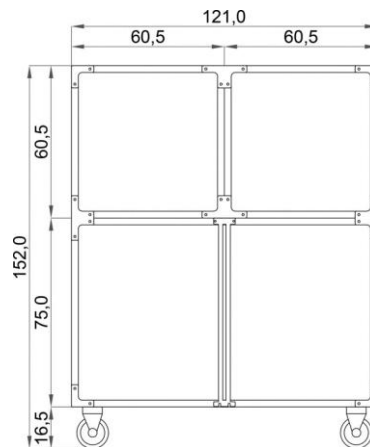

Veterinary cage bank 12041

- Cages made in 304 stainless steel with brushed finish
- Upper floor: 2 cages 60.5cm x 60.5cm x 72cm
- Lower floor: 1 cage with 121cm x 75cm x 72 cm, converts in 2 with the nylon dividing plate
- Total dimensions of the set: 121x72x151.5 cm
- 4 big and strong wheels, 2 with brake
- With high security latch
- Optional sewage
- Can be supplied with No Wheels for Built In Option

Veterinary cage bank 18051

- Cages made in 304 stainless steel with brushed finish
- Upper floor: 3 cages 60,5cm x 60,5cm x 72cm
- Lower floor: 1 cage 181,5cm x 95cm x 72cm converts in 2 with the nylon divider
- Total dimensions of the set: 181,5cm x 171,5 cm x 72cm
- 6 big and strong wheels, 3 with brake
- With high security latch
- Optional sewage
- Can be supplied with No Wheels for Built In Option

Veterinary cage bank 18053

- Cages made in 304 stainless steel with brushed finish;
- Upper floor: 1 cage 181,5cm x 60,5cm x 72cm with 2 nylon dividers
- Lower floor: 1 cage 181,5cm x 95cm x 72cm converts in 2 with the nylon divider
- Total dimensions of the set: 181,5cm x 171,5cm x 72cm
- 6 big and strong wheels, 2 with brake
- With high security latch
- Optional sewage
- Can be supplied with No Wheels for Built In Option

Single Pods

- 60.5cm x 60.5cm
- 90.5cm x 60.5cm
- 60.5cm x 75cm
- 90.5cm x 75cm
- 90.5cm x 95cm

Single Door Pod

Double Door Pod

Double Door Pods (Dividable)

- 121cm x 60.5cm
- 121cm x 76cm
- 121cm x 95cm
- 182cm x 95cm