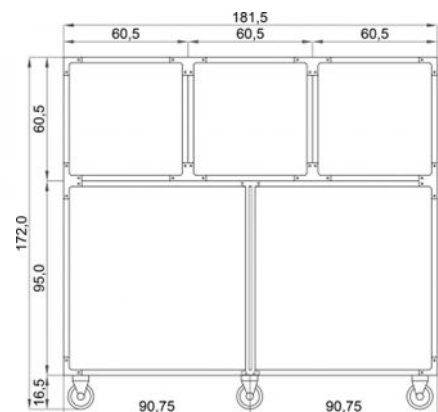

Veterinary cage bank 12041

- Cages made in 304 stainless steel with brushed finish
- Upper floor: 2 cages 60.5cm x 60.5cm x 72cm
- Lower floor: 1 cage with 121cm x 75cm x 72 cm, converts in 2 with the nylon dividing plate
- Total dimensions of the set: 121x72x151.5 cm
- 4 big and strong wheels, 2 with brake
- With high security latch
- Optional sewage
- Can be supplied with No Wheels for Built In Option

Veterinary cage bank 18051

- Cages made in 304 stainless steel with brushed finish
- Upper floor: 3 cages 60,5cm x 60,5cm x 72cm
- Lower floor: 1 cage 181,5cm x 95cm x 72cm converts in 2 with the nylon divider
- Total dimensions of the set: 181,5cm x 171,5 cm x 72cm
- 6 big and strong wheels, 3 with brake
- With high security latch
- Optional sewage
- Can be supplied with No Wheels for Built In Option

Stainless Steel Cages

Veterinary cage bank 18052

- Cages made in 304 stainless steel with brushed finish;
- Upper floor: 1 cage 121cm x 60,5 cm x 72cm with nylon divider and 1 cage 60,5cm x 60,5 cm x 72cm
- Lower floor: 1 cage 181,5cm x 95cm x 72cm converts in 2 with the nylon divider
- Total dimensions of the set: 181,5cm x 171,5cm x 72cm
- 6 big and strong wheels, 2 with brake
- With high security latch;
- Optional sewage
- Can be supplied with No Wheels for Built In Option

Veterinary cage bank 18053

- Cages made in 304 stainless steel with brushed finish;
- Upper floor: 1 cage 181,5cm x 60,5cm x 72cm with 2 nylon dividers
- Lower floor: 1 cage 181,5cm x 95cm x 72cm converts in 2 with the nylon divider
- Total dimensions of the set: 181,5cm x 171,5cm x 72cm
- 6 big and strong wheels, 2 with brake
- With high security latch
- Optional sewage
- Can be supplied with No Wheels for Built In Option