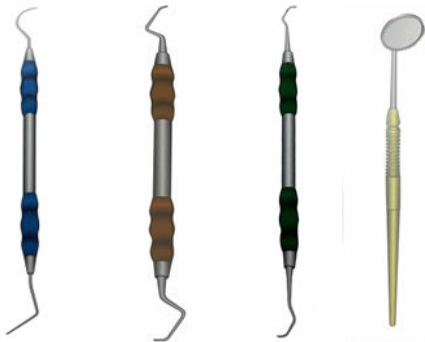

Vet1 Dental Instruments

Winged Elevators – Have a very sharp blade with the wings matching the shape of the tooth. **\$39.00 each**

- SD-3330-04 Winged elevator 1mm Purple aluminium anodised
- SD-3331-04 Winged elevator 2mm Gold aluminium anodised
- SD-3332-04 Winged elevator 3mm Blue aluminium anodised
- SD-3333-04 Winged elevator 4mm Black aluminium anodised
- SD-3334-04 Winged elevator 5mm Red aluminium anodised

Dental Luxators - Have sharp, flat-tipped blades that can penetrate the periodontal space. **\$39.00 each**

- SD-3560-04 Luxator 1mm White aluminium anodised
- SD-3561-04 Luxator 2mm Green aluminium anodised
- SD-3562-04 Luxator 3mm Blue aluminium anodised
- SD-3563-04 Luxator 4mm Black aluminium anodised
- SD-3564-04 Luxator 5mm Grey aluminium anodised

Periodontal scalers are used for scaling and root planing. **\$24.00 each**

- SD-700-00SBL Periodontal scaler Blue silicon
- SD-700-00SBR Periodontal scaler Brown silicon
- SD-700-00SG Periodontal scaler Green silicon
- SD-700-00Y Periodontal mirror Yellow handle

Tooth & Tarter Extraction

- SV-2234-00 Extracting Forcep – Small **\$36.00**
- SV-2240-00 Tarter Forcep **\$42.00**
- SV-282362-00 Extraction Forcep **\$38.00**
- SV-282389-00 Fragment Extraction Forceps **\$32.00**
- SV-282394-00 Extraction Forcep Right Angled **\$39.00**