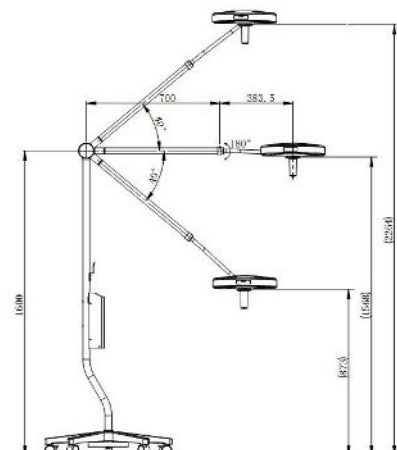

CLED38

- LED
- 4500K
- 100,000 LUX
- ≤ 350
- ≤ 3.6
- 180
- 96
- 5-stage dimming
- ≤ 20
- ≤ 25
- ≥ 40000