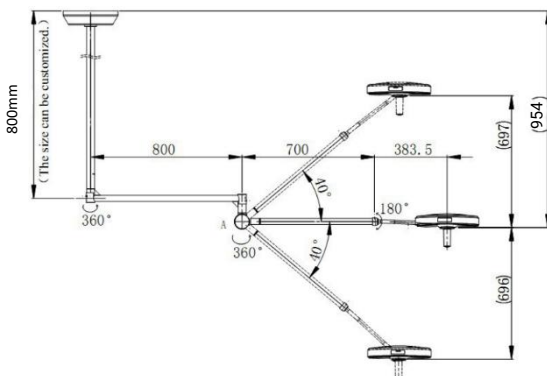

CLED38

- LED
- 4500K
- 100,000 LUX
- ≤ 350
- ≤ 3.6
- 180
- 96
- 5-stage dimming
- ≤ 20
- ≤ 25
- ≥ 40000