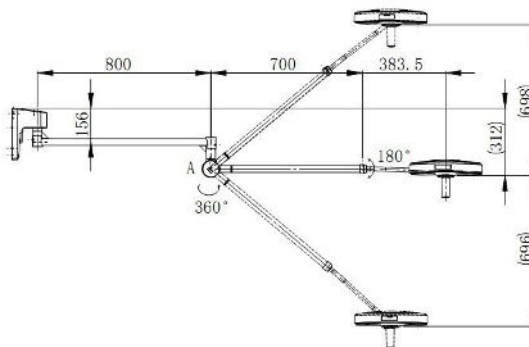

CLED38

- LED
- 4500K
- 100,000 LUX
- ≤ 350
- ≤ 3.6
- 180
- 96
- 5-stage dimming
- ≤ 20
- ≤ 25
- ≥ 40000