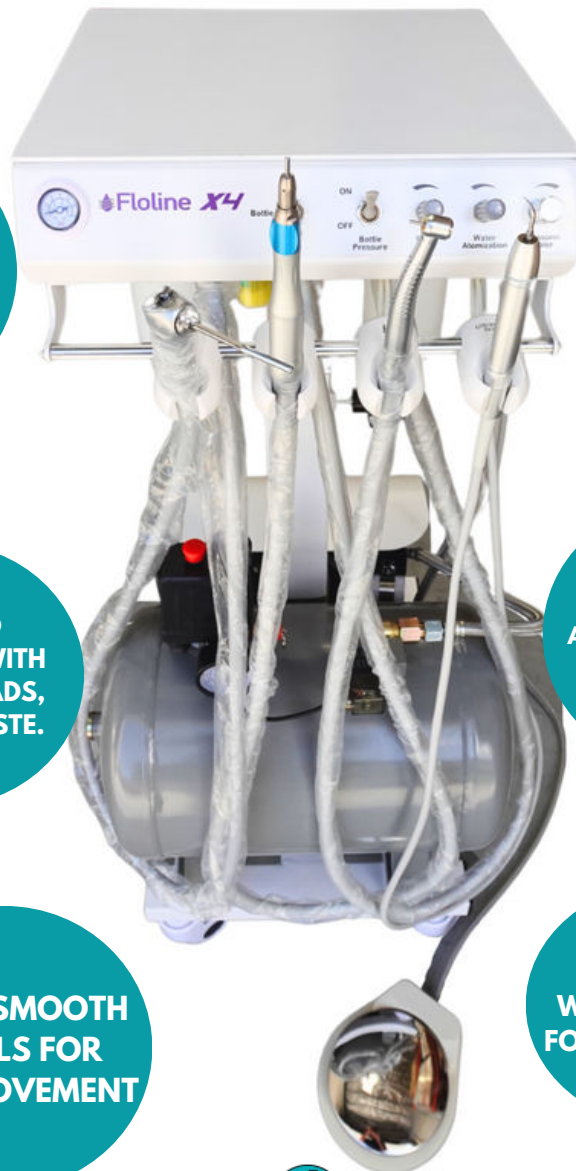

Introducing the Latest in Veterinary Dentistry

Floline

X4 Dental Workstations

The Floline X4 veterinary dental workstations provides a variety of functions for veterinarians, such as scaling, polishing, cutting. Making daily routine small animal oral health procedures easy, effortless and efficient.

**SUPER LIGHT
WEIGHT
HANDPIECES**

**HIGH-SPEED
HANDPIECE WITH SELF
GENERATING LED
ILLUMINATION**

**SUPPLIED
COMPLETE WITH
PROPHY HEADS,
BURRS & PASTE.**

**OIL-FREE AIR
COMPRESSOR TO
AVOID THE TROUBLE
OF DAILY
MAINTENANCE**

**EXTRA SMOOTH
WHEELS FOR
EASY MOVEMENT**

**SCALER WITH
WHITE LED LIGHT
FOR CLEAR VISION**

Floline

X4 Dental Workstations

Features:

- High & Low Speed hand pieces which are lightweight and help to reduce hand fatigue effectively.
- Powerful High-speed self generating LED light hand piece provides bright, clear vision.
- High quality oil-free air compressor to reduce the requirement for daily maintenance
- 20L large capacity air tank ensures pressure balance and long-term supply, therefore reducing the frequency of air charging.
- Lightweight machine - the whole machine only weighs 46kg.
- PLUS Super smooth casters to ensure easy and flexible movement around your clinic when needed.
- Ultrasonic scaler with white LED light for clear vision of teeth throughout procedure
- Low speed motor for polishing
- 3-way Water/Air Syringe
- BONUS - Supplied complete with Prophy Heads, Burrs & Paste.
- Easy set up, simply plug & play!

X4 & X5 Dental Workstations

FAQ - Frequently asked questions

Is the X4 easily mobile?

Both machines are extremely easy to move around your clinic as often as you need. They come with super smooth casters that glide across the floor. The total weight of the machine is only 46kg which also helps with mobility.